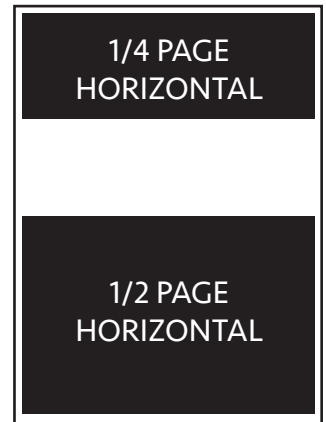

ADVERTISER NAME _____

CONTACT _____

ADDRESS _____ CITY _____ STATE _____ ZIP _____

PHONE NUMBER _____ EMAIL _____

PAYMENT TYPE:

1. ☐ CREDIT CARD   ☐ CHECK (PAYABLE TO CIRCLE THEATRE)   ☐ TRADE

NAME ON CARD _____

CARD NUMBER _____ EXPIRATION DATE _____

BILLING ZIP CODE _____ SIGNATURE _____

DIGITAL ARTWORK FILES SHOULD BE 300 DPI RESOLUTION IN PDF OR EPS FORMAT
PLEASE SEND COMPLETED FORM & ARTWORK TO MARKETING@CIRCLETHEATRE.ORG BEFORE THE DEADLINE LISTED ABOVE
FORMS MAY ALSO BE MAILED TO: CIRCLE THEATRE | 1700 FULTON STREET EAST | GRAND RAPIDS, MI 49506